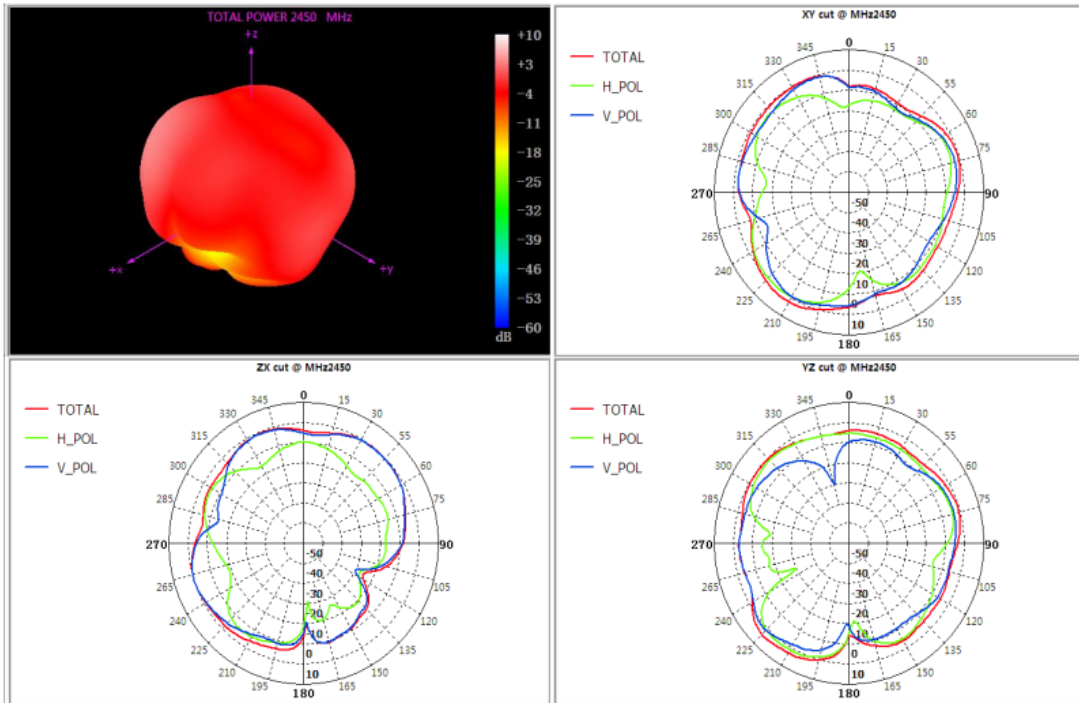

Antenna Photo

Antenna Top View [With Ruler]
Antenna Bottom View [With Ruler]

Company Letter Head

Antenna Pattern/Gain Measurement data/Table:

Example:

Antenna Radiation Pattern

Company Letter Head

ANT		
Freq(MHz)	Efficiency (%)	Gian(dBi)
2400	38.96	1.05
2410	39.51	1.16
2420	43.39	1.23
2430	44.08	1.46
2440	44.22	1.50
2450	44.13	1.46
2460	43.85	1.38
2470	44.39	1.39
2480	43.68	1.31
2490	43.59	1.31
2500	43.01	1.37

Antenna Pattern/Measurement data